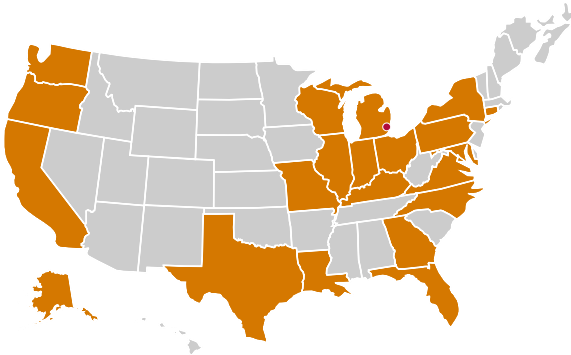

DETROIT MERCY DENTAL

CLASS OF 2027 PROFILE

Total Applicants

2,430

Class Size

144

Female Students

92

Male Students

52

CLASS OF 2027

1 Alaska	1 Missouri	1 Belize
3 California	5 New York	24 Canada
1 Connecticut	1 Ohio	1 Cameroon
7 Florida	1 Oregon	1 China
2 Georgia	3 Pennsylvania	3 India
6 Illinois	4 Texas	1 Jordan
2 Indiana	2 Virginia	1 Korea
1 Kentucky	1 Washington	1 Lebanon
1 Louisiana	1 Wisconsin	1 Morocco
1 Maryland		1 Sweden
63 Michigan		2 Syria